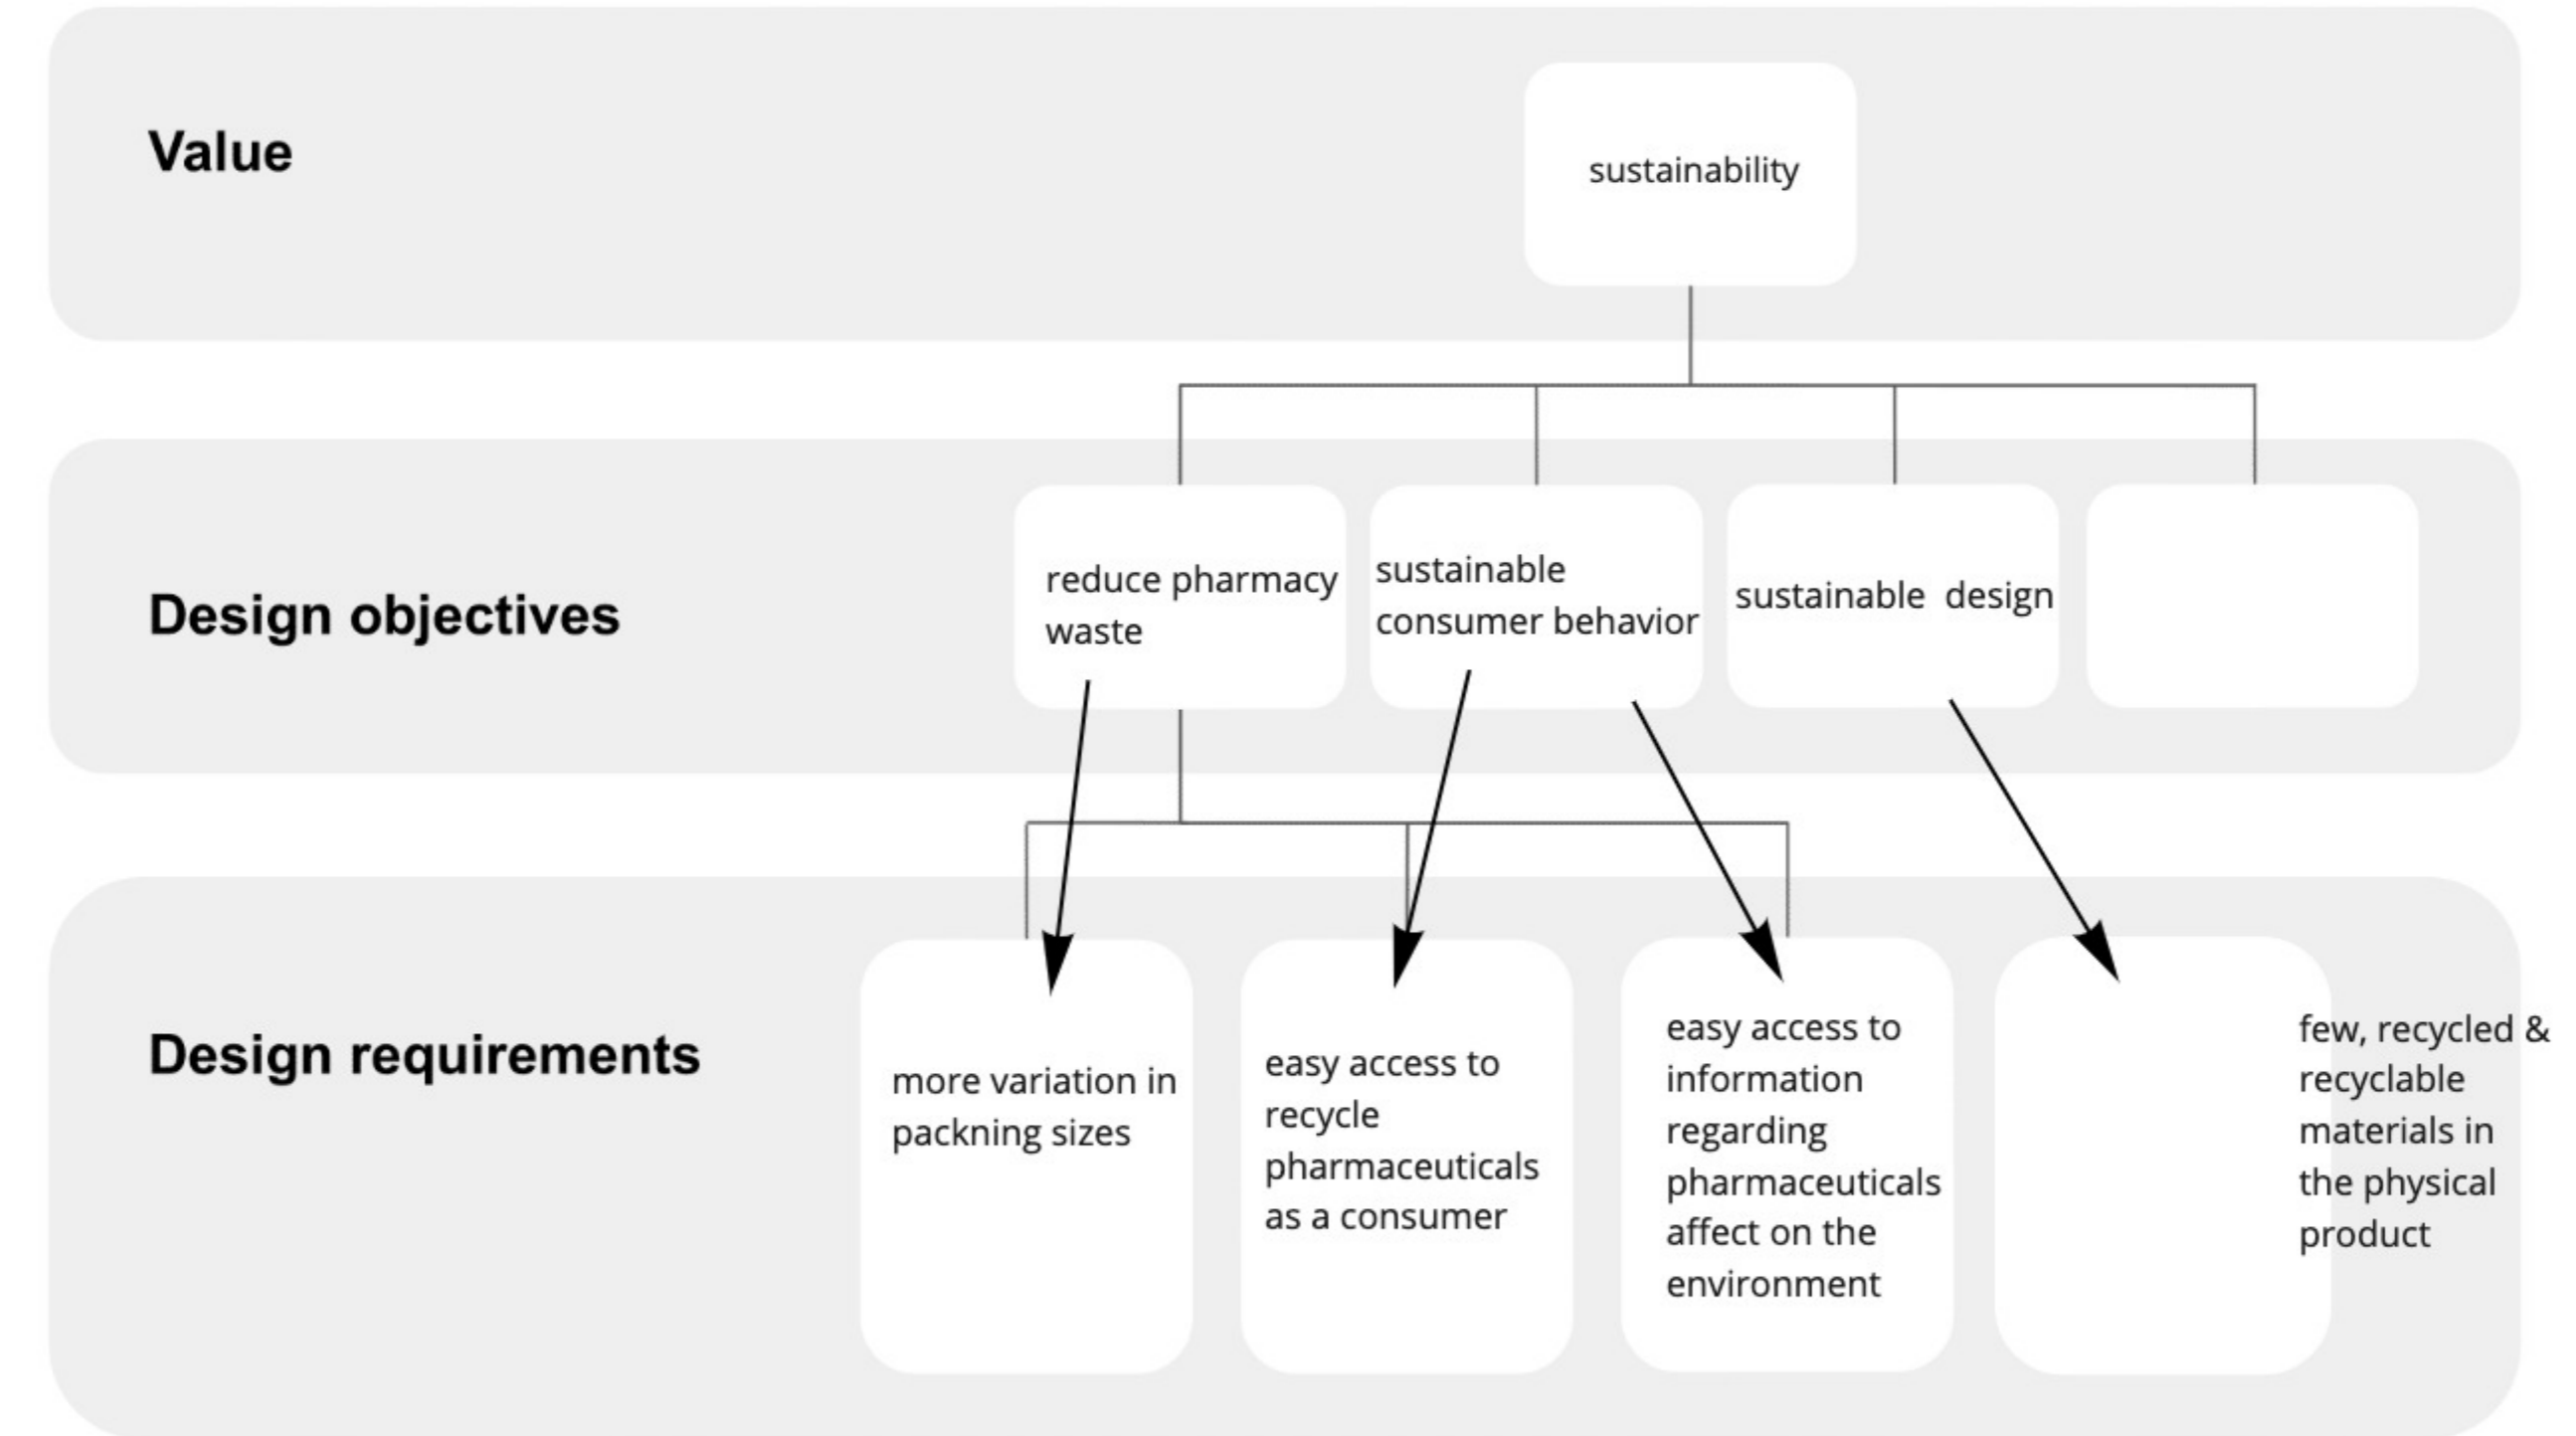

## Value hierarchy:

The value hierarchy worksheet is developed by: van de Poel Ibo (2013). Translating Values into Design Requirements. In: Michelfelder D., McCarthy N., Goldberg D. (Eds.) *Philosophy and Engineering: Reflections on Practice, Principles and Process. Philosophy of Engineering and Technology*. Dordrecht: Springer.

## Value hierarchy:

The value hierarchy worksheet is developed by: van de Poel Ibo (2013). Translating Values into Design Requirements. In: Michelfelder D., McCarthy N., Goldberg D. (Eds.) *Philosophy and Engineering: Reflections on Practice, Principles and Process. Philosophy of Engineering and Technology*. Dordrecht: Springer. miro