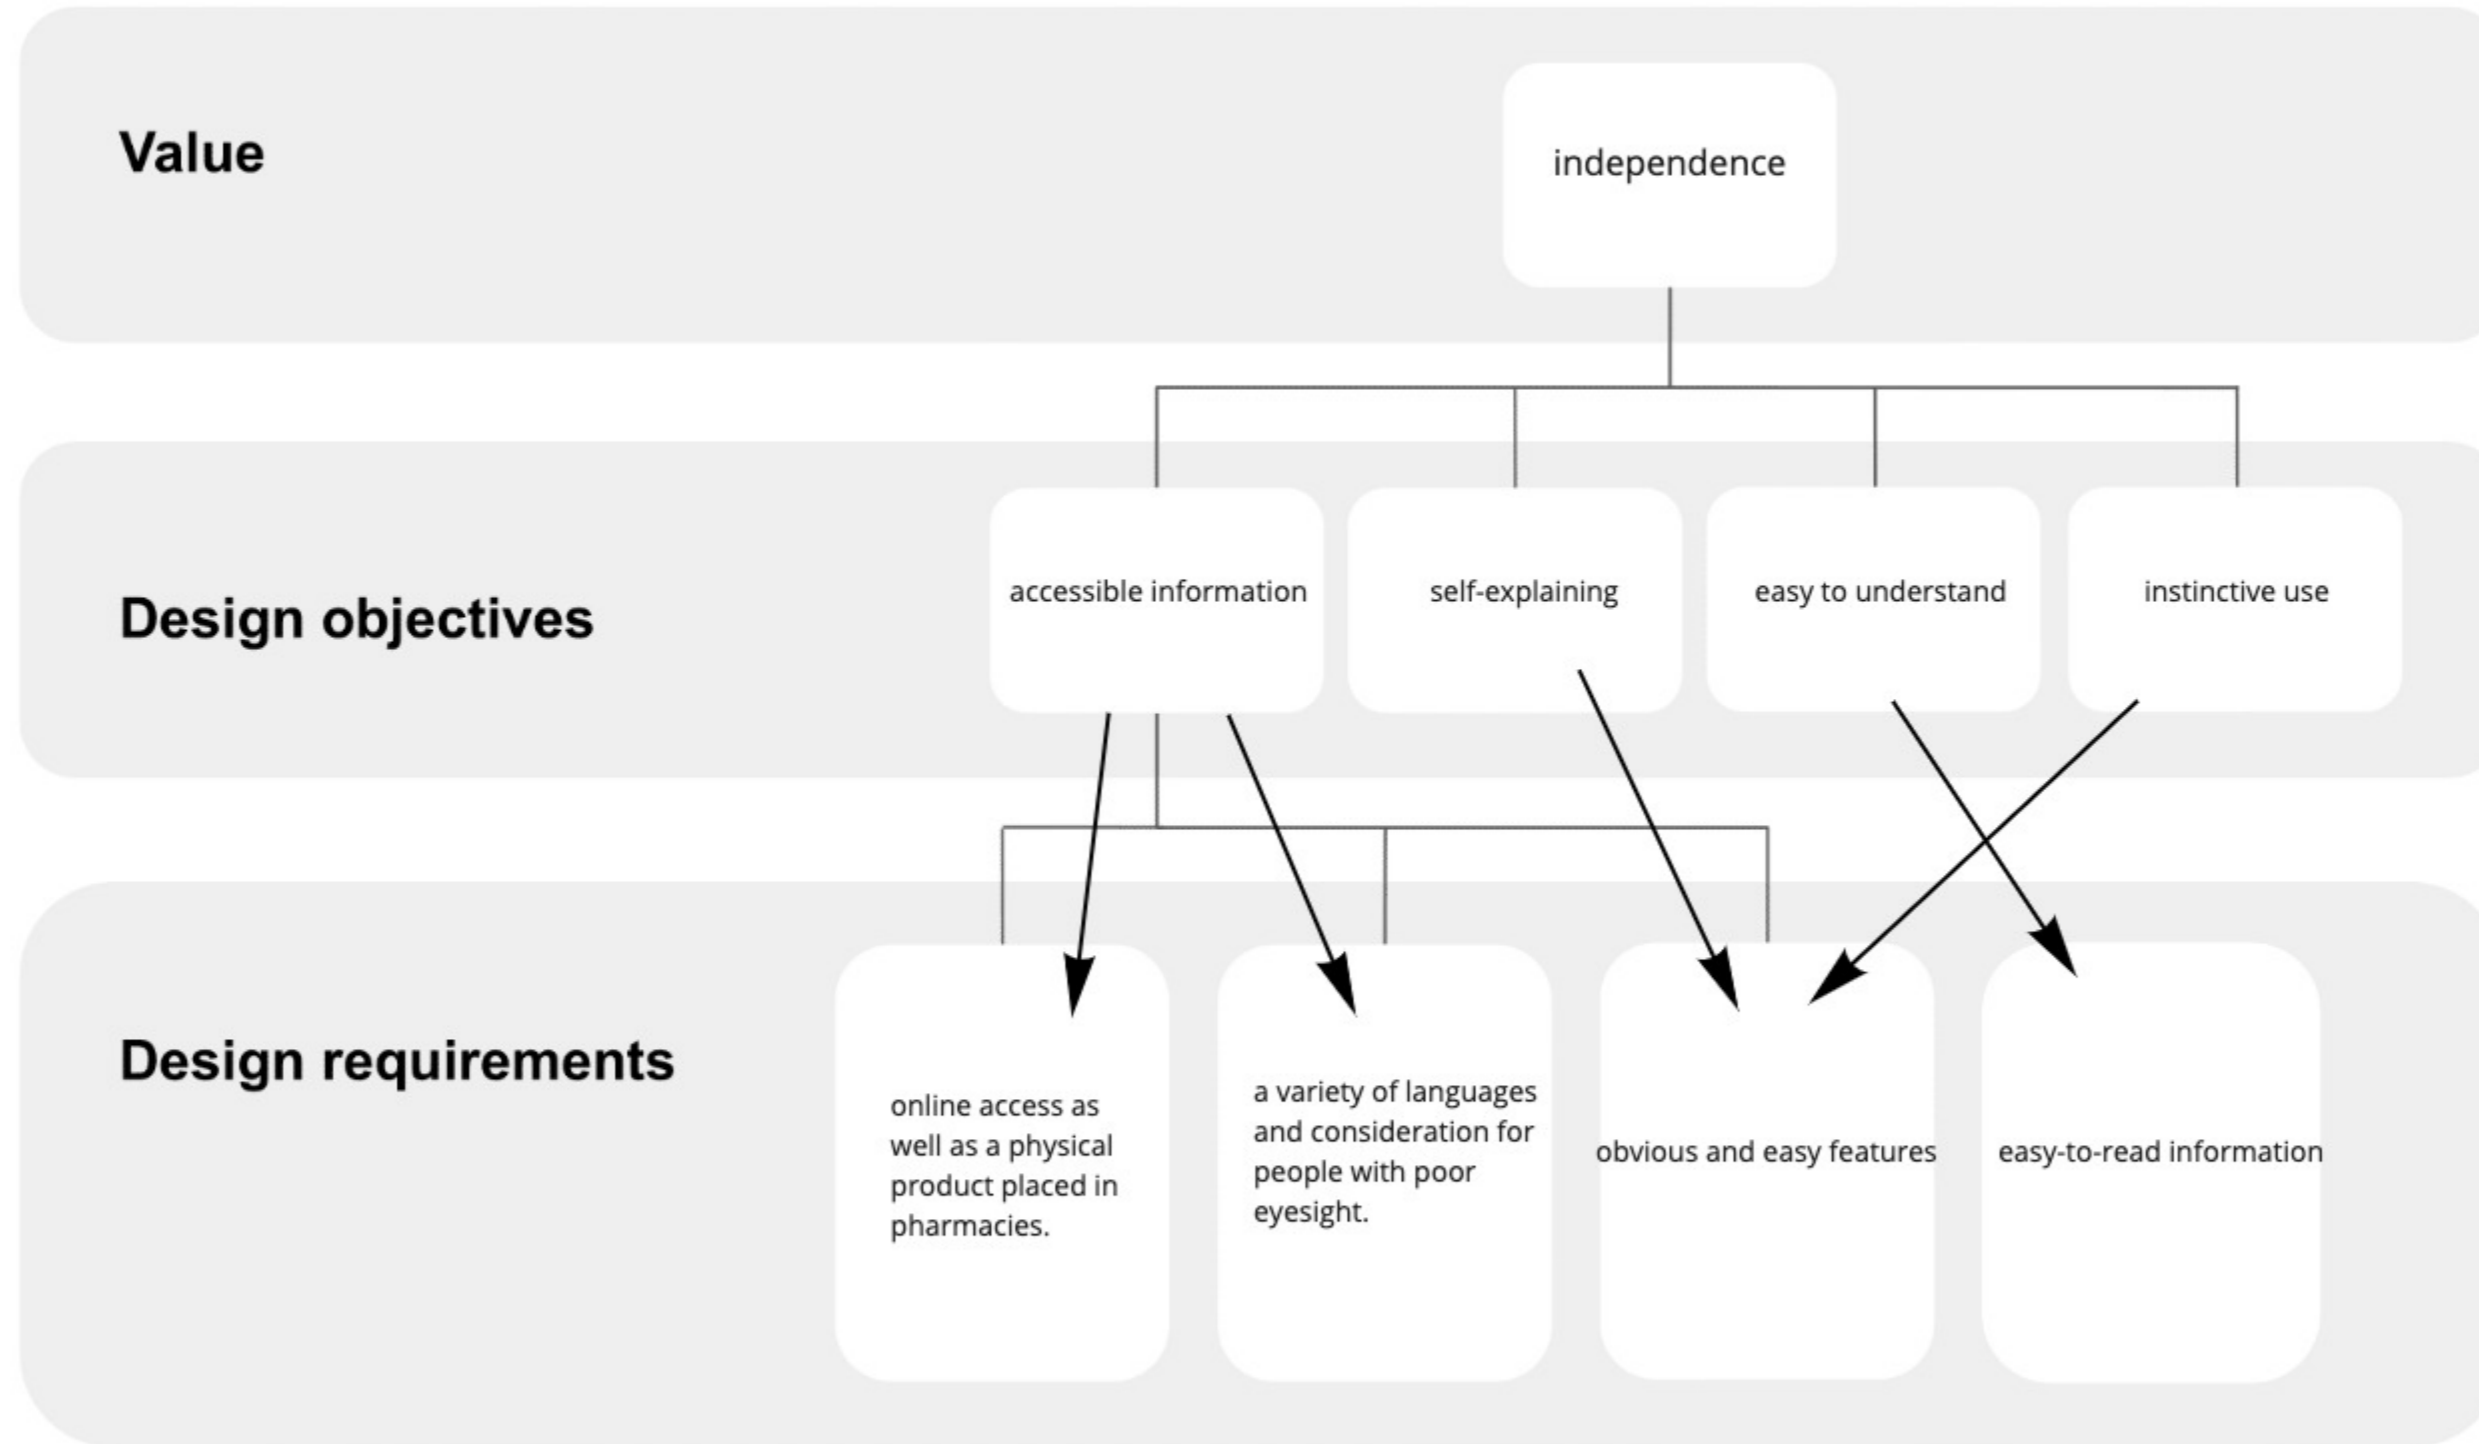

## Value hierarchy:

The value hierarchy worksheet is developed by: van de Poel Ibo (2013). Translating Values into Design Requirements. In: Michelfelder D., McCarthy N., Goldberg D. (Eds.) *Philosophy and Engineering: Reflections on Practice, Principles and Process. Philosophy of Engineering and Technology*. Dordrecht: Springer.

## Value hierarchy:

The value hierarchy worksheet is developed by: van de Poel Ibo (2013). Translating Values into Design Requirements. In: Michelfelder D., McCarthy N., Goldberg D. (Eds.) *Philosophy and Engineering: Reflections on Practice, Principles and Process. Philosophy of Engineering and Technology*. Dordrecht: Springer. miro